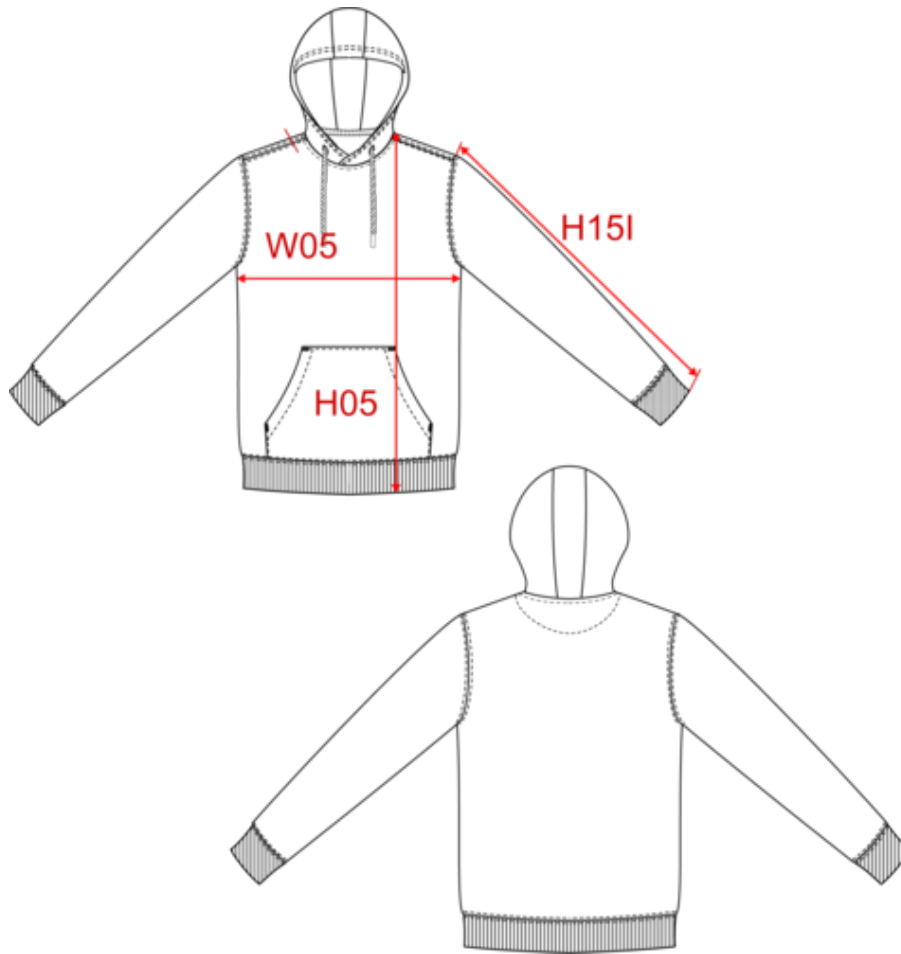

55% pre-consumer recycled cotton/45% post-consumer recycled polyester Unisex Straight fit Enzyme washed. Contrasting brushed fleece inner Contrasting half-circle Kangaroo pocket 2x2 rib neckline, bottom hem and cuffs Double over stitching on cuffs, armholes, bottom hem and neckline. Inner taped neck Hood lined with main material Round drawstring on hood with metal tip Buttonhole drawstring eyelets *Products made from recycled materials may have slight variations in relation to composition and colour.

300 g/m²

Sizes

XXS - XS - S - M - L - XL - XXL - 3XL - 4XL

More information

Logistic

5 20

Country of origin

IN - India

Dimensions (cm)

Measurements in cm	XXS	XS	S	M	L	XL	XXL	3XL	4XL
TE01 - 1/2 chest width at 1.5cm below armhole	46.00	49.00	52.00	55.00	58.00	61.00	64.00	67.00	70.00
TF01 - Total height from HSP	66.00	68.00	70.00	72.00	74.00	76.00	78.00	80.00	82.00
TG02 - Long sleeve length	64.00	65.00	66.00	67.00	68.00	69.00	70.00	71.00	72.00

Recycled Navy Heather

RVB :
Pantone C : Based on 432C
Pantone TCX : Based on 19-4025TCX

Recycled Oxford Grey

RVB :
Pantone C : Based on 877C
Pantone TCX : Based on 16-3915TCX

Logistic

5

20

Sizes	Width (cm)	Height (cm)	Length (cm)	Net weight (kg)	Gross weight (kg)	Pieces/Box	Pieces/Bundle
XXS	40	40	60			20	5
XS	40	40	60			20	5
S	40	40	60			20	5
M	40.00	40.00	60.00	11.40000	13.20000	20	5
L	40.00	40.00	60.00	12.40000	14.20000	20	5
XL	40.00	40.00	60.00	13.20000	15.00000	20	5
XXL	40.00	40.00	60.00	13.90000	15.70000	20	5
3XL	40.00	40.00	60.00	14.60000	16.40000	20	5
4XL	40	40	60			20	5